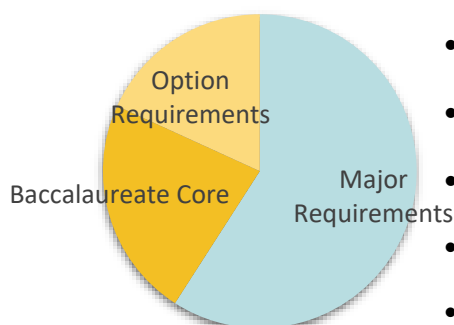

TRANSFER GUIDE FOR OREGON STATE UNIVERSITY

Major Offered At:

CORVALLIS

ECAMPUS

LA GRANDE

Treasure Valley
Community College

Crop and Soil Science

Want to get your hands dirty while making a difference? Our students work on solving the most complex agricultural and natural resource problems faced in Oregon, our nation and across the globe.

Students who want to make a measurable difference in our communities are perfect candidates for a

degree in either crop science or soil science. Graduates of our program are in demand across the United States.

Students must select from one option:

- Agronomy
- Plant Breeding and Genetics
- Soil Science (also available via Ecampus)

Your Bachelor's Degree (BS) in Crop and Soil Science

- A minimum of 180 credits are required for graduation; 60 must be upper division (300 and 400-level courses).
- A maximum of 135 transfer credits may be applied toward a bachelor's degree at OSU.
- Only courses with letter prefixes and numbers above 100 are accepted.
- More info for Corvallis Campus: agsci.oregonstate.edu/degree/crop-and-soil-science-bs-degree
- More info for LaGrande Campus: <https://agsci.oregonstate.edu/agprogrameou/degree/crop-soil-sciences>

Courses Required for Crop and Soil Science Major

This list is not comprehensive. Contact an OSU advisor for more information.

CSS Core Requirements	Equivalent TVCC Course	OSU Course	Notes
Biology	BIOL 211 BIOL 212 BIOL 213	BI LD2 BI LD2 BI LD2	-Only select one full series (either all 211-213 or all of 221-223) -OSU now only offers BI 221-223. If taking BI 211-213, you must take entire series at Treasure Valley CC. Refer to https://admissions.oregonstate.edu/ld1-and-ld2-explained to learn more about BI LD2 equivalency.
Intro to Crop & Soil Science	--	SOIL 101	Available online at OSU
Soil Science	--	SOIL 205/206	Available online at OSU as CSS 205

Courses Required for Crop & Soil Science Major: Option specific coursework

CSS Option Requirements	TVCC Course	OSU Course	Notes
Agronomy			
Chemistry	CHEM 221 CHEM 222 CHEM 223	CH 231/261 CH 232/262 CH 233/263	Lecture & lab for 200-level Chemistry have separate course numbers at OSU