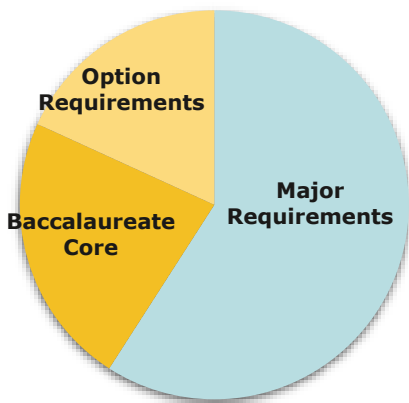

Your Bachelor's Degree (BS) in Environmental Economics Policy

- A minimum of 180 credits are required for graduation; 60 must be upper division (300 and 400-level courses).
- A maximum of 135 transfer credits may be applied toward a bachelor's degree at OSU.
- Only courses with letter prefixes and numbers above 100 are accepted.
- More info at agsci.oregonstate.edu/degree/environmental-economics-and-policy