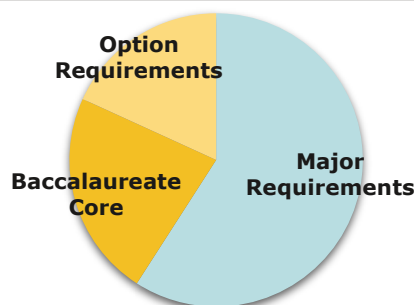

Your Bachelor's Degree (BS) in Rangeland Sciences

- A minimum of 180 credits are required for graduation; 60 must be upper division (300 and 400-level courses).
- A maximum of 135 transfer credits may be applied toward a bachelor's degree at OSU.
- Only courses with letter prefixes and numbers above 100 are accepted.
- More info at: <https://anrs.oregonstate.edu/>