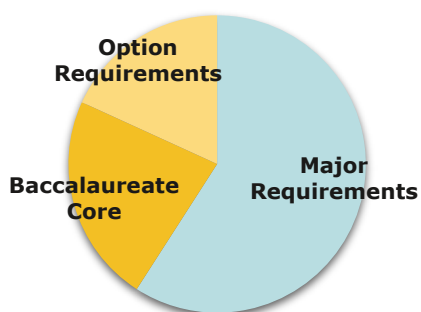

Your Bachelor's Degree (BS) in Rangeland Sciences

- A minimum of 180 credits are required for graduation; 60 must be upper division (300 and 400-level courses).
- A maximum of 135 transfer credits may be applied toward a bachelor's degree at OSU.
- Only courses with letter prefixes and numbers above 100 are accepted.
- More info at: anrs.oregonstate.edu/