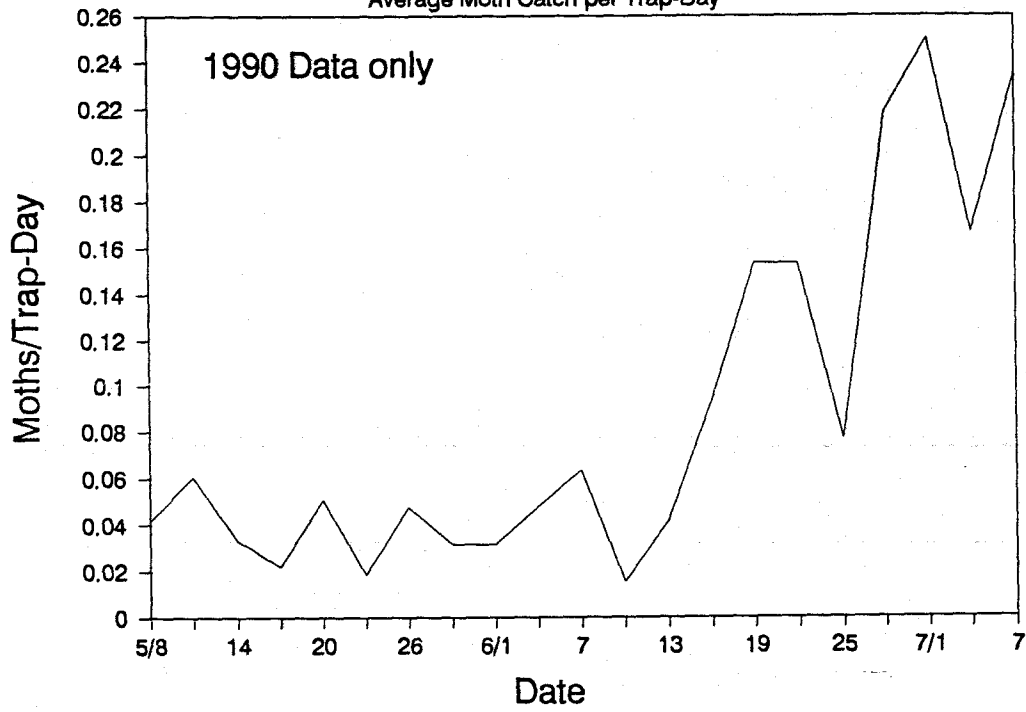

JUL 10 1990

Corn Earworm Pheromone Trap

Average Moth Catch per Trap-Day

Corn Earworm Pheromone Trap

Average Moth Catch per Trap-Day

Corn Earworm Pheromone
Trap Sites As of 7/10/90