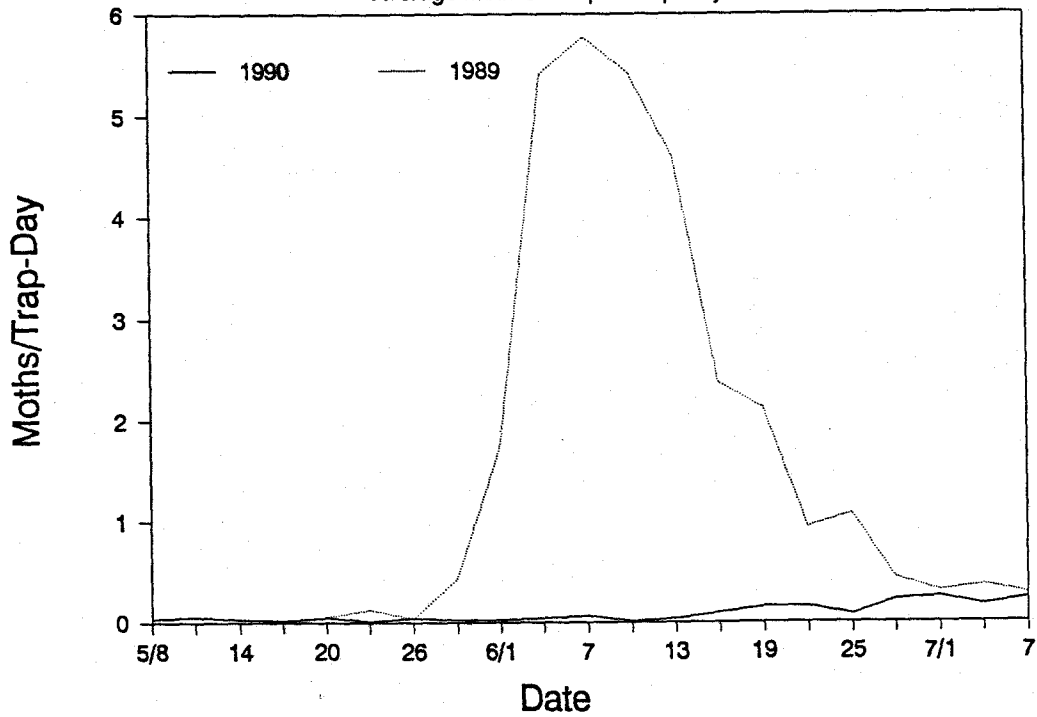

JUL 10 1990

Corn Earworm Pheromone Trap

Average Moth Catch per Trap-Day

Corn Earworm Pheromone Trap

Average Moth Catch per Trap-Day

Corn Earworm Pheromone
Trap Sites As of 7/10/90