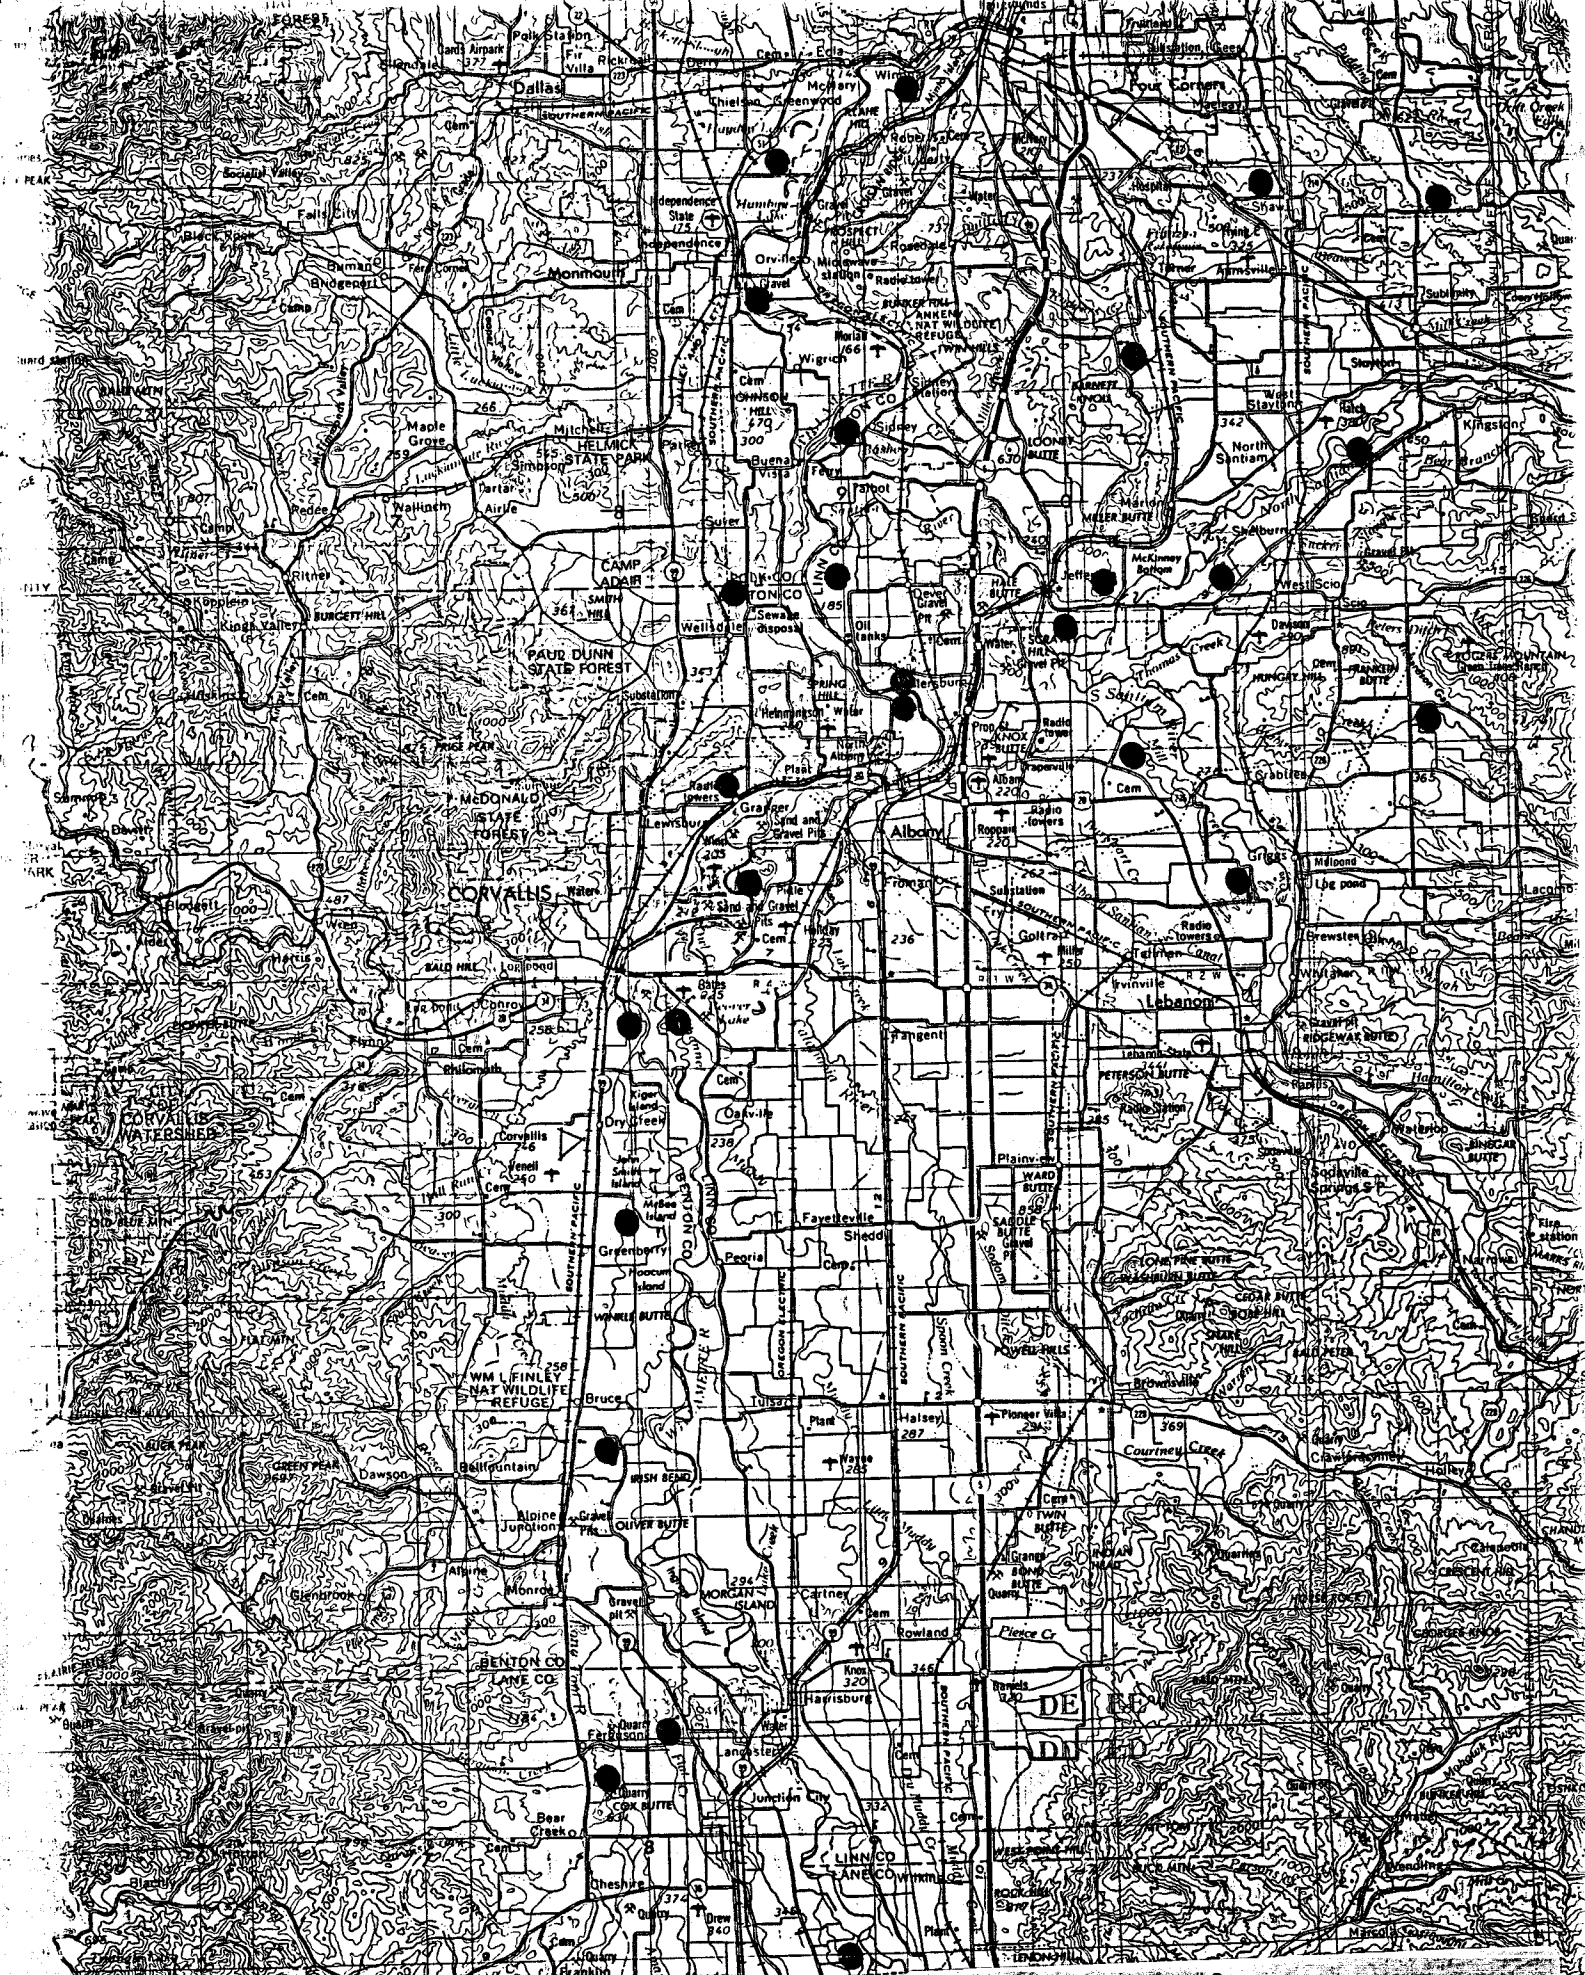

JUL 10 1990

Corn Earworm Pheromone Trap

Average Moth Catch per Trap-Day

Corn Earworm Pheromone Trap

Average Moth Catch per Trap-Day

Corn Earworm Pheromone
Trap Sites As of 7/10/90